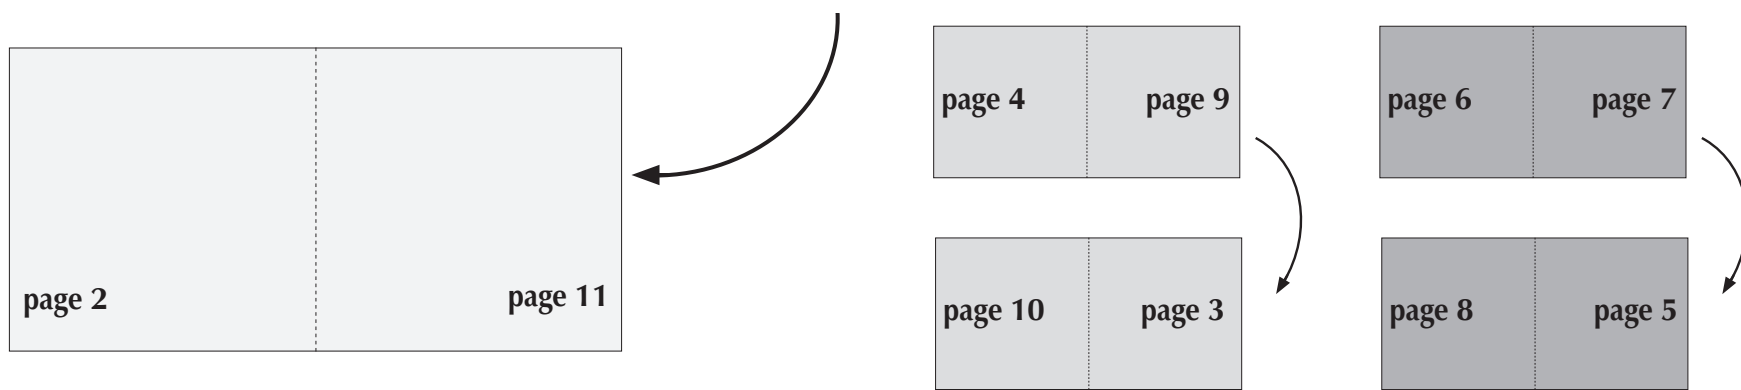

Specifications for CD covers

	Code article	Number of pages 12	Paper	weight: 150 gr/m²	Font size: min 6 pt
	CD 12			white	Line width: min 0,1 mm
			Addition for bleed: 2 mm	Resolution: min 300 dpi