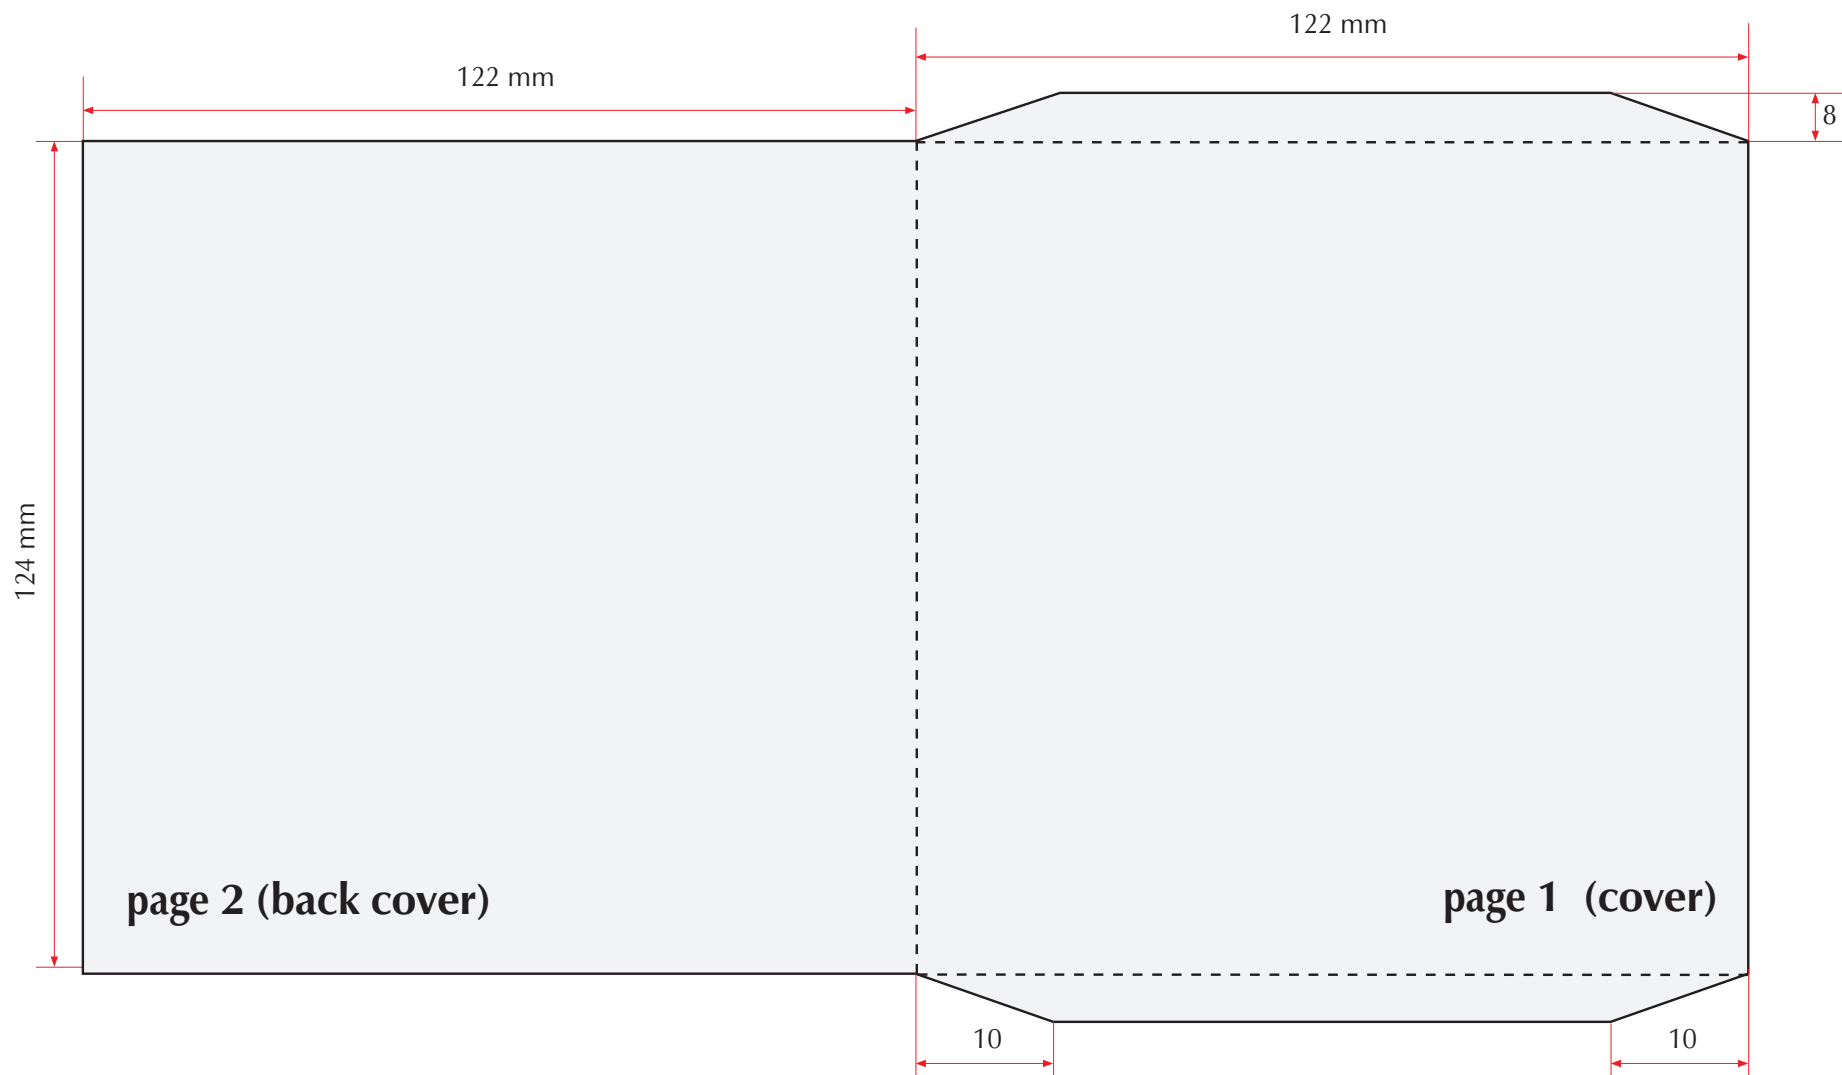

| | | | | |
|------------------------------|-----------------------------|--------------------------|-------------------------------|-------------------------|
| Code article CD 02 | Number of pages 2 | Paper | weight: 150 gr/m ² | Font size: min 6 pt |
| | | | white | Line width: min 0,1 mm |
| | | Addition for bleed: 2 mm | | Resolution: min 300 dpi |

Specifications for CD covers

| | | | | |
|------------------------------|-----------------------------|--------------------------|-------------------------------|-------------------------|
| Code article CD 04 | Number of pages 4 | Paper | weight: 150 gr/m ² | Font size: min 6 pt |
| | | | white | Line width: min 0,1 mm |
| | | Addition for bleed: 2 mm | | Resolution: min 300 dpi |

Specifications for CD covers

| | | | | |
|------------------------------|-----------------------------|--------------------------|-------------------------------|-------------------------|
| Code article CD 08 | Number of pages 8 | Paper | weight: 150 gr/m ² | Font size: min 6 pt |
| | | | white | Line width: min 0,1 mm |
| | | Addition for bleed: 2 mm | | Resolution: min 300 dpi |

Specifications for CD covers

| | | | | | |
|--|--------------|------------------------------|--------------------------|-------------------------------|------------------------|
| | Code article | Number of pages 12 | Paper | weight: 150 gr/m ² | Font size: min 6 pt |
| | CD 12 | | | white | Line width: min 0,1 mm |
| | | | Addition for bleed: 2 mm | Resolution: min 300 dpi | |
| | | | | | |