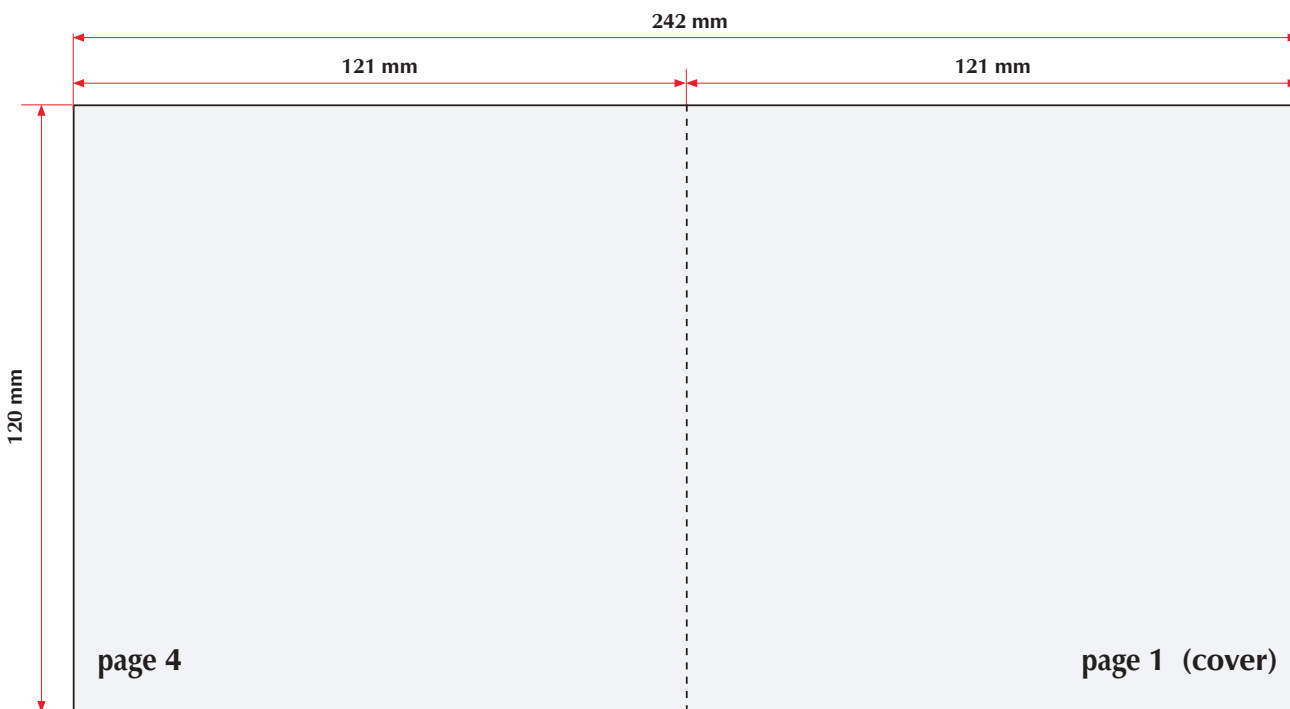

| | | | | |
|------------------------------|-----------------------------|--------------------------|-------------------------------|-------------------------|
| Code article CD 02 | Number of pages 2 | Paper | weight: 150 gr/m ² | Font size: min 6 pt |
| | | | white | Line width: min 0,1 mm |
| | | Addition for bleed: 2 mm | | Resolution: min 300 dpi |

Specifications for CD covers

| | | | | |
|------------------------------|-----------------------------|--------------------------|-------------------------------|-------------------------|
| Code article CD 04 | Number of pages 4 | Paper | weight: 150 gr/m ² | Font size: min 6 pt |
| | | | white | Line width: min 0,1 mm |
| | | Addition for bleed: 2 mm | | Resolution: min 300 dpi |

Specifications for CD covers

| | | | | |
|------------------------------|-----------------------------|--------------------------|-------------------------------|-------------------------|
| Code article CD 08 | Number of pages 8 | Paper | weight: 150 gr/m ² | Font size: min 6 pt |
| | | | white | Line width: min 0,1 mm |
| | | Addition for bleed: 2 mm | | Resolution: min 300 dpi |

Specifications for CD covers

| | | | | | |
|--|--------------|------------------------------|--------------------------|-------------------------------|------------------------|
| | Code article | Number of pages 12 | Paper | weight: 150 gr/m ² | Font size: min 6 pt |
| | CD 12 | | | white | Line width: min 0,1 mm |
| | | | Addition for bleed: 2 mm | Resolution: min 300 dpi | |
| | | | | | |