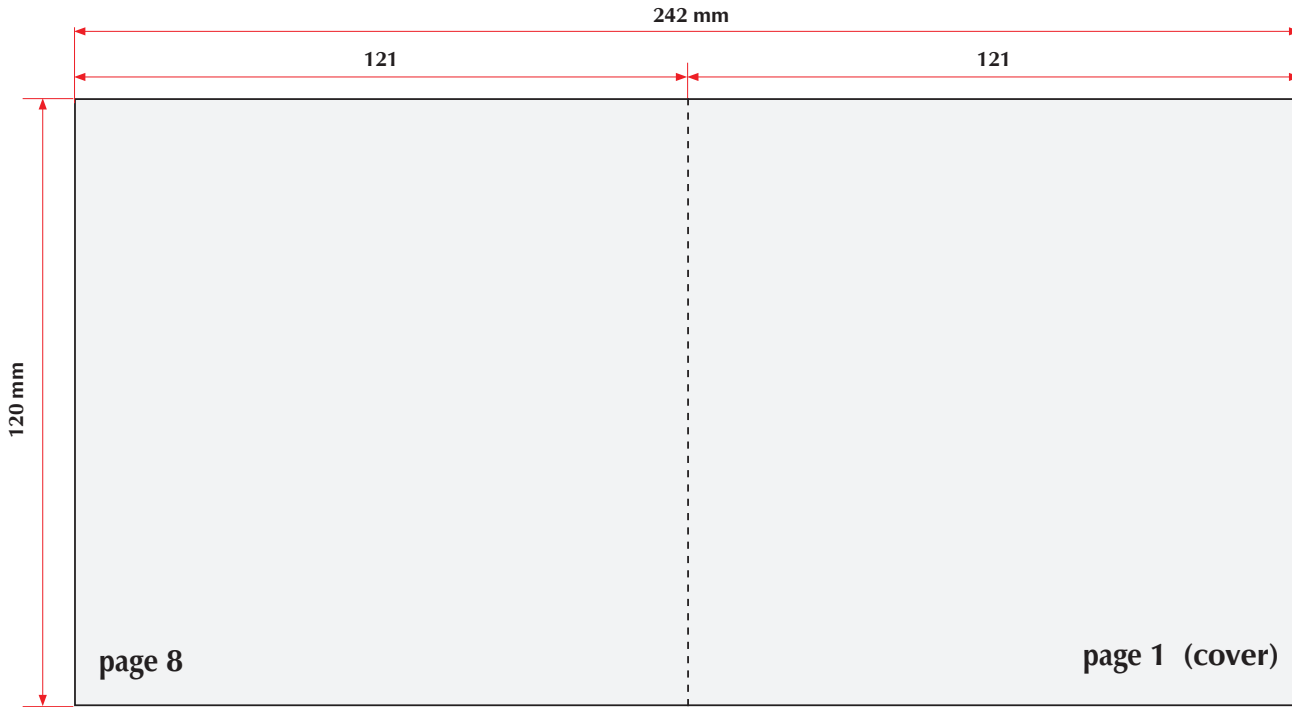

| | | | | |
|------------------------------|-----------------------------|--------------------------|-------------------------------|-------------------------|
| Code article CD 02 | Number of pages 2 | Paper | weight: 150 gr/m ² | Font size: min 6 pt |
| | | | white | Line width: min 0,1 mm |
| | | Addition for bleed: 2 mm | | Resolution: min 300 dpi |

Specifications for CD covers

| | | | | |
|------------------------------|-----------------------------|--------------------------|-------------------------------|-------------------------|
| Code article CD 04 | Number of pages 4 | Paper | weight: 150 gr/m ² | Font size: min 6 pt |
| | | | white | Line width: min 0,1 mm |
| | | Addition for bleed: 2 mm | | Resolution: min 300 dpi |

Specifications for CD covers

| | | | | |
|------------------------------|-----------------------------|--------------------------|-------------------------------|-------------------------|
| Code article CD 08 | Number of pages 8 | Paper | weight: 150 gr/m ² | Font size: min 6 pt |
| | | | white | Line width: min 0,1 mm |
| | | Addition for bleed: 2 mm | | Resolution: min 300 dpi |

Specifications for CD covers

| | | | | | |
|--|--------------|------------------------------|--------------------------|-------------------------------|------------------------|
| | Code article | Number of pages 12 | Paper | weight: 150 gr/m ² | Font size: min 6 pt |
| | CD 12 | | | white | Line width: min 0,1 mm |
| | | | Addition for bleed: 2 mm | Resolution: min 300 dpi | |
| | | | | | |