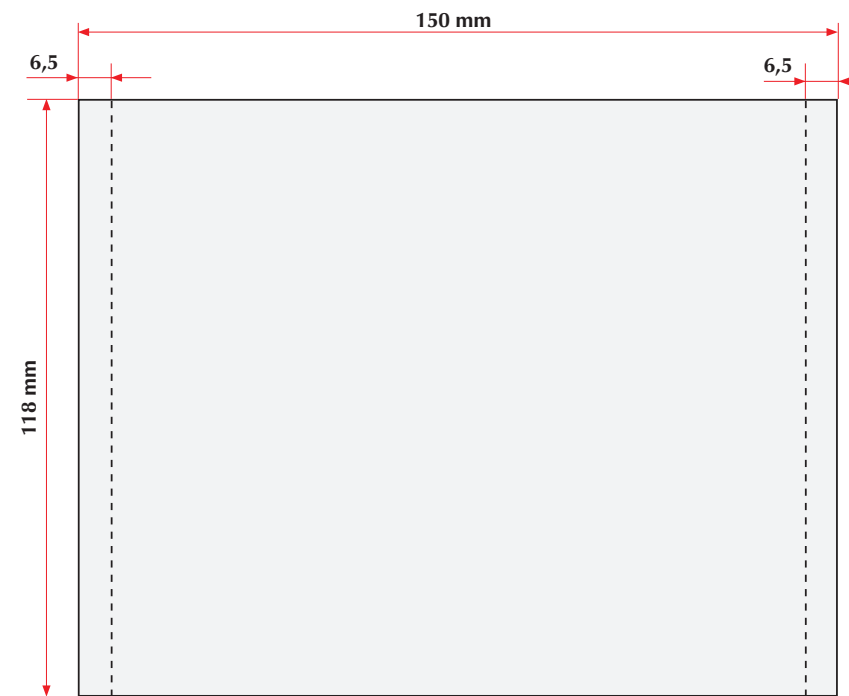

| | | | | |
|------------------------------|-----------------------------|--------------------------|-------------------------------|-------------------------|
| Code article CD 02 | Number of pages 2 | Paper | weight: 150 gr/m ² | Font size: min 6 pt |
| | | | white | Line width: min 0,1 mm |
| | | Addition for bleed: 2 mm | | Resolution: min 300 dpi |

Specifications for CD covers

| | | | | |
|------------------------------|-----------------------------|--------------------------|-------------------------------|-------------------------|
| Code article CD 04 | Number of pages 4 | Paper | weight: 150 gr/m ² | Font size: min 6 pt |
| | | | white | Line width: min 0,1 mm |
| | | Addition for bleed: 2 mm | | Resolution: min 300 dpi |

Specifications for CD covers

| | | | | |
|------------------------------|-----------------------------|--------------------------|-------------------------------|-------------------------|
| Code article CD 08 | Number of pages 8 | Paper | weight: 150 gr/m ² | Font size: min 6 pt |
| | | | white | Line width: min 0,1 mm |
| | | Addition for bleed: 2 mm | | Resolution: min 300 dpi |

Specifications for CD covers

| | | | | | |
|--|--------------|------------------------------|--------------------------|-------------------------------|------------------------|
| | Code article | Number of pages 12 | Paper | weight: 150 gr/m ² | Font size: min 6 pt |
| | CD 12 | | | white | Line width: min 0,1 mm |
| | | | Addition for bleed: 2 mm | Resolution: min 300 dpi | |
| | | | | | |