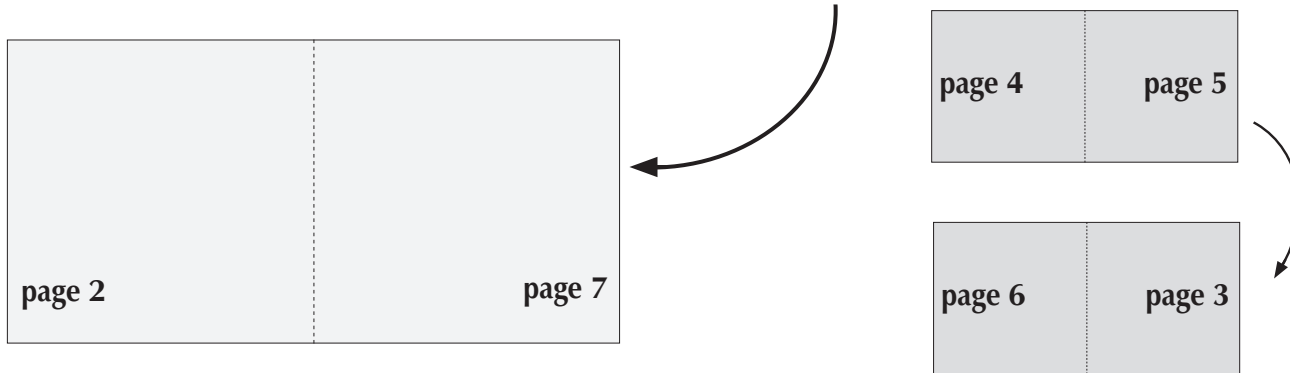

| | | | | |
|------------------------------|-----------------------------|--------------------------|-------------------------------|-------------------------|
| Code article CD 02 | Number of pages 2 | Paper | weight: 150 gr/m ² | Font size: min 6 pt |
| | | | white | Line width: min 0,1 mm |
| | | Addition for bleed: 2 mm | | Resolution: min 300 dpi |

Specifications for CD covers

| | | | | |
|------------------------------|-----------------------------|--------------------------|-------------------------------|-------------------------|
| Code article CD 04 | Number of pages 4 | Paper | weight: 150 gr/m ² | Font size: min 6 pt |
| | | | white | Line width: min 0,1 mm |
| | | Addition for bleed: 2 mm | | Resolution: min 300 dpi |

Specifications for CD covers

| | | | | |
|------------------------------|-----------------------------|--------------------------|-------------------------------|-------------------------|
| Code article CD 08 | Number of pages 8 | Paper | weight: 150 gr/m ² | Font size: min 6 pt |
| | | | white | Line width: min 0,1 mm |
| | | Addition for bleed: 2 mm | | Resolution: min 300 dpi |