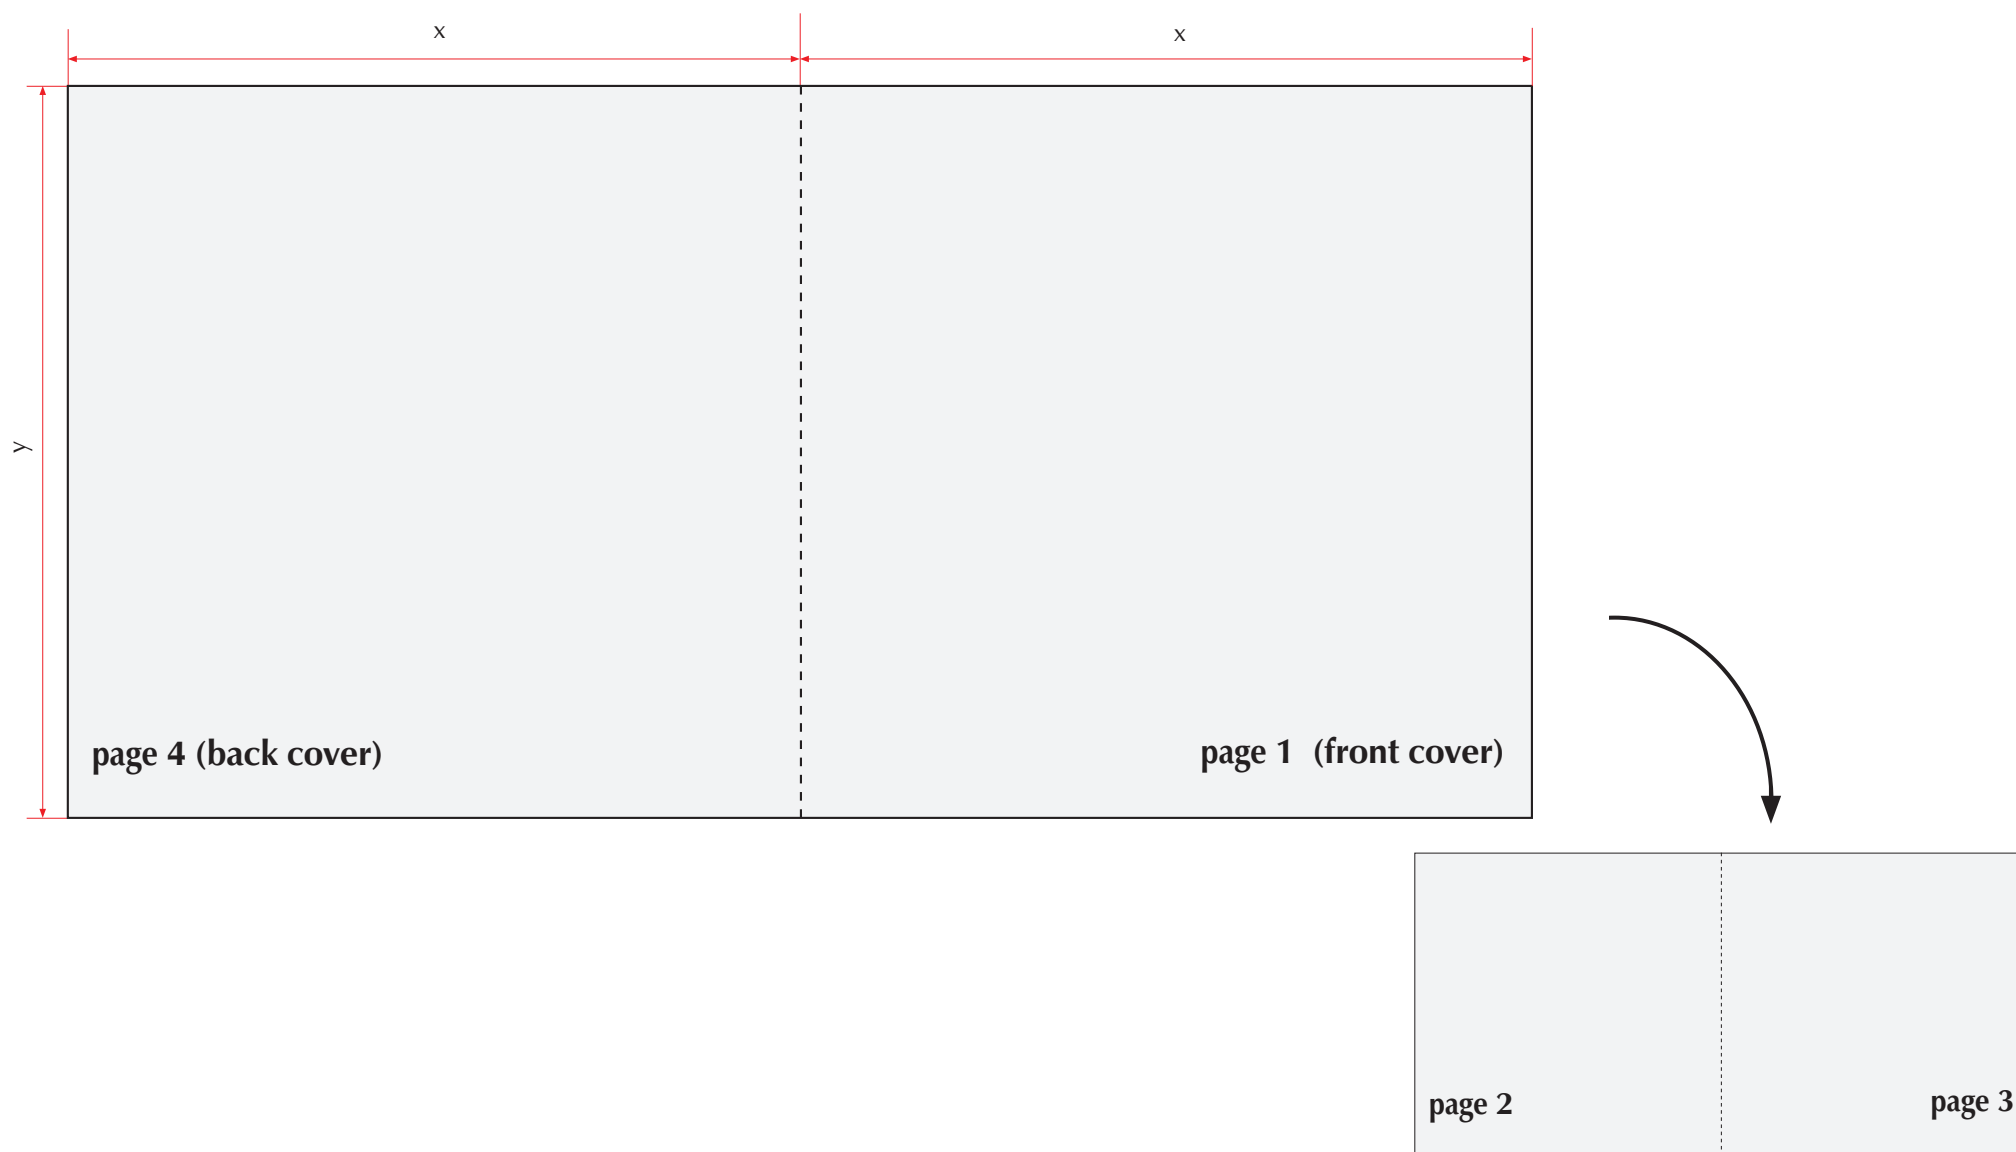

BRUNTA Brutalica

Code article <b>V 07G</b>	Glued 7 inches	dimensions	mm	Paper	weight: 250 gr/m <sup>2</sup>	Font size: min 6 pt
		X	180		white	Line width: min 0,1 mm
		Y	180	Addition for bleed: 5 mm		Resolution: min 300 dpi

BRUNTA Brutalica

Code article <b>V 10G</b>	Glued 10 inches	dimensions	mm	Paper	weight: 250 gr/m <sup>2</sup>	Font size: min 6 pt
		X	254		white	Line width: min 0,1 mm
		Y	254	Addition for bleed: 5 mm		Resolution: min 300 dpi

BRUNTA Brutalica

Code article <b>V 12G</b>	Glued 12 inches	dimensions	mm	Paper	weight: 250 gr/m <sup>2</sup>	Font size: min 6 pt
		X	310		white	Line width: min 0,1 mm
		Y	310	Addition for bleed: 5 mm		Resolution: min 300 dpi

PRINT  
Brutalica

Code article <b>V 07F</b>	Folded 7 inches	dimensions	mm	Paper	weight: 250 gr/m <sup>2</sup>	Font size: min 6 pt
		X	180		white	Line width: min 0,1 mm
		Y	180	Addition for bleed: 5 mm		Resolution: min 300 dpi